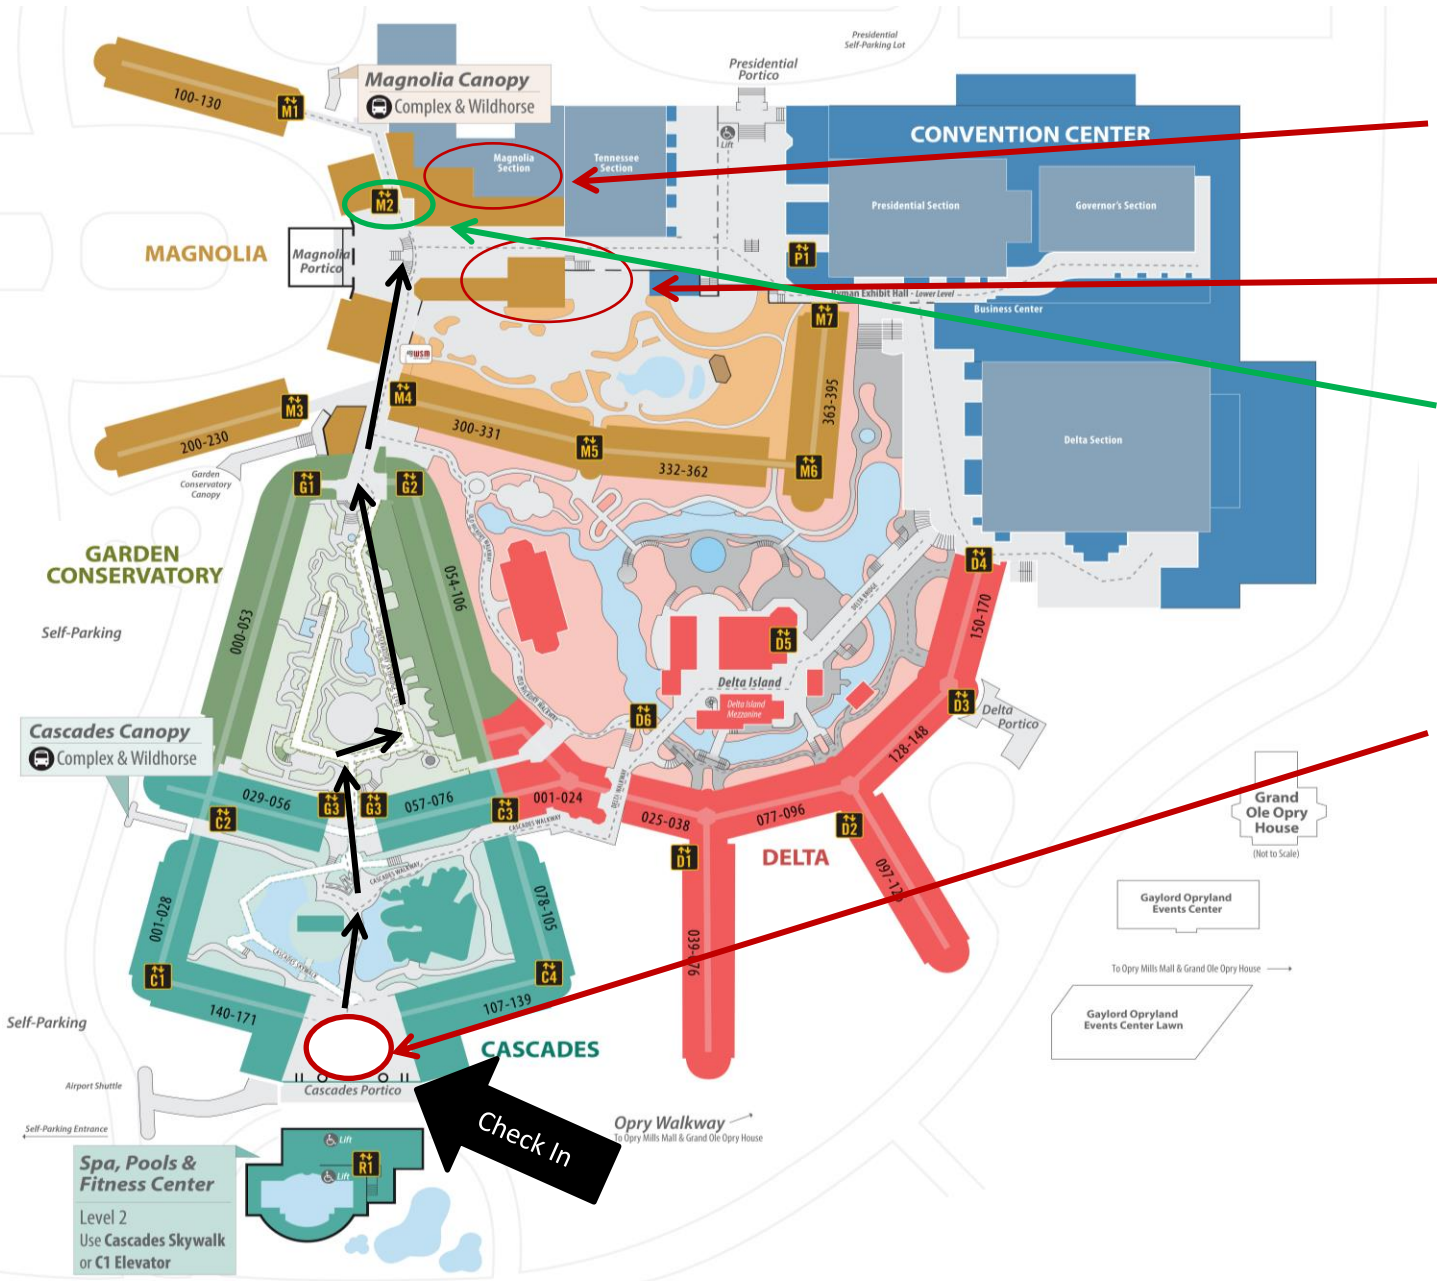

CAMP VENDINI - FULL GAYLORD OPRYLAND MAP

Magnolia Section

Magnolia Ballroom – General Sessions

Davidson A – Breakout

Belmont A & B – Breakout

Jack Daniels

Reception | Monday | 5 PM

Elevators

Take elevator M2 in Magnolia lobby to level M to reach the meeting spaces.

IN-DEPTH VIEW OF MAGNOLIA SECTION

Cascades Lobby to Magnolia Lobby

1. Beginning at Cascades Lobby, walk toward the escalators
2. Take both flights of escalators up to enter the Garden Conservatory.
3. Veer right to walk across the skywalk toward the Magnolia Section.
4. Continue through passing Conservatory Café on the right and Johnston & Murphy on the left and you will arrive at Magnolia Lobby.